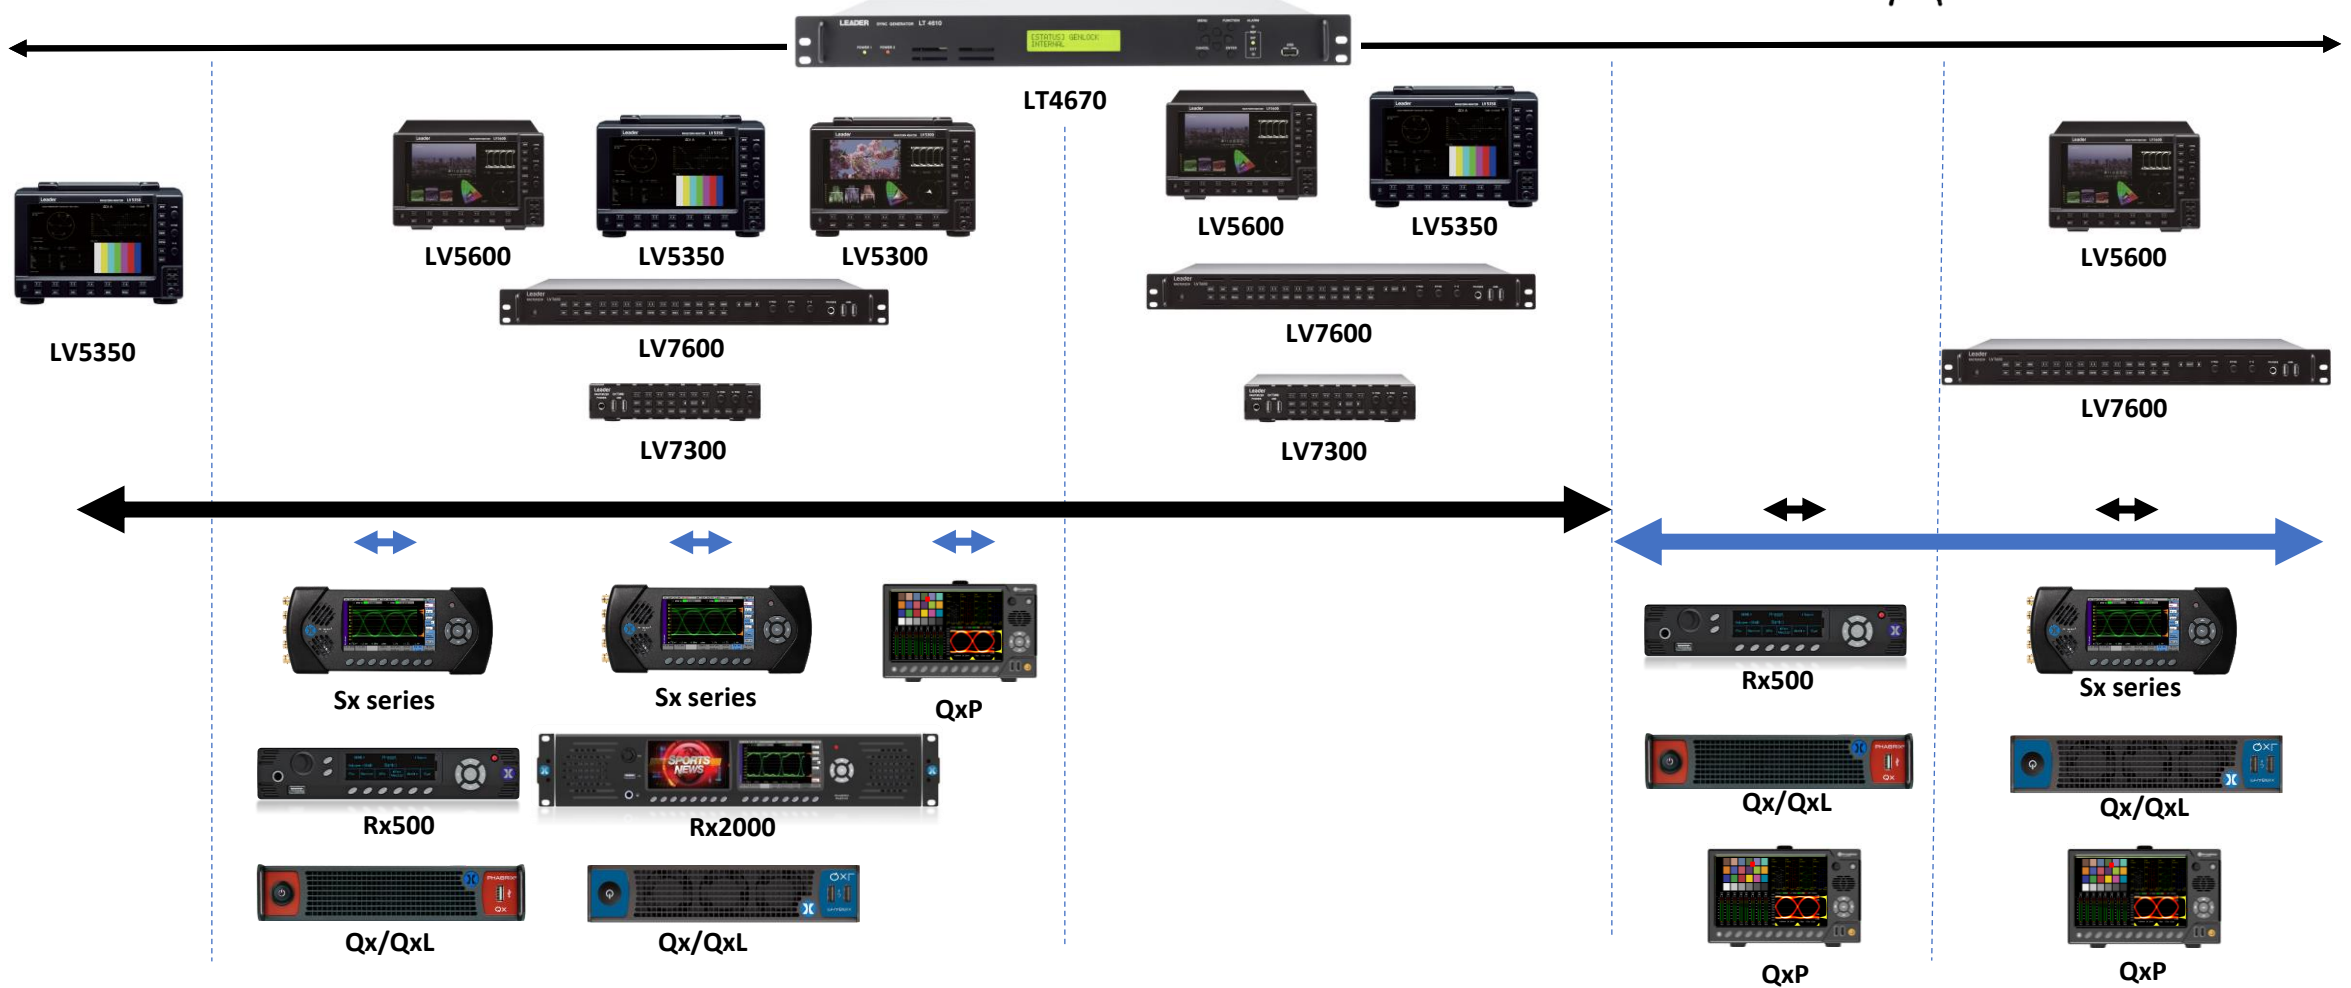

Leader / PHABRIX – key application areas

On Set

Live Production & Studios

OB Trucks

OTT & Content Creators

Post Production

Broadcast Editorial

Broadcast QC (& mcr)

Broadcast Manufacturers

Leader products tend to be closer to the point of acquisition. PHABRIX products tend to be closer to the finalized content and manufacturers

Leader / PHABRIX – key application areas

LT4670

QUALITY OF EXPERIENCE (measuring quality of PICTURE)

LV5350

LV7600

LV7600

LV7600

LV7300

LV7300

Sx series

Sx series

Rx500

Sx series

QUALITY OF SERVICE (measuring quality of SIGNAL)

Rx500

Rx2000

QxP