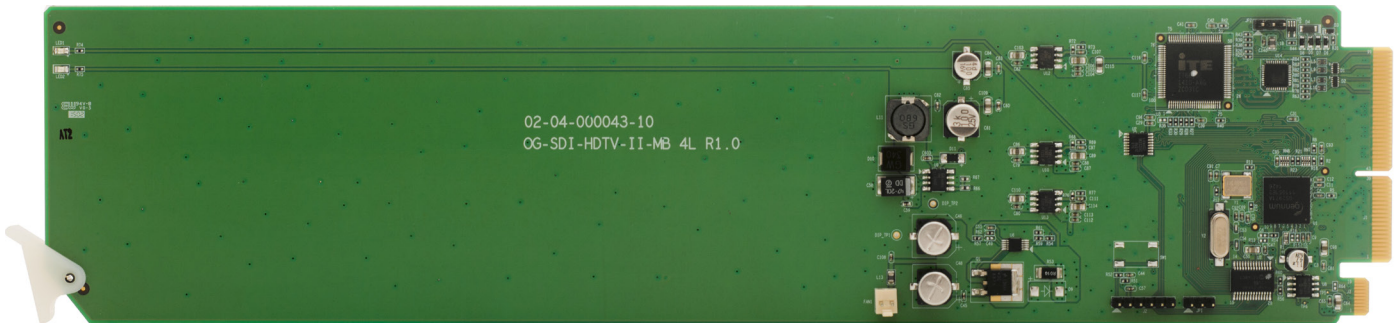

## OG-SDI-HDTV

SDI to HDMI Converter without Scaler

OG-SDI-HDTV-MB

### Key Features

- OGX/3.0 card-based form factor
- Dashboard control enabled
- Auto-detect 3G SDI (1080P - SMPTE-425M, Level A) HD-SDI (720P, 1080i) or SD-SDI (525, 625)
- HDMI output
- Low power consumption
- 5 year limited warranty

#### Rear Module (2 slots)

- 1x SDI input
- 1x HDMI output
- 1 x analog audio output (3 pin: L/G/R)

#### Rear Module (2 slots)